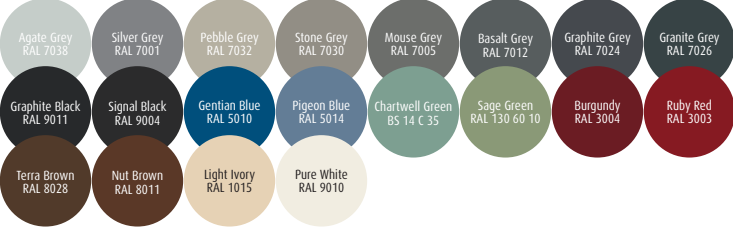

L-Ribbed Sectional in Stone Grey

Finish & Colour?

The array of finishes and colours now available ensures you can choose just the right look. Textured finishes, colour coatings, wood effect laminates and natural timbers are just the start. Express can also produce custom colours to tie in with existing colour schemes - your imagination is the only limit!

Any RAL Colour

Matched to Farrow & Ball Cook's Blue

Teckentrup Standard Colours

Teckentrup Optional Colours

Teckentrup Wood effect:

3

Choose your options

Inlay Design Elements

Stainless steel look

Timber look

RAL colour (shown in RAL 9005)

Text & Words

Positive view, modern font

Negative view, classic font

Stainless Steel Glazing & Painting

Design element in brushed stainless steel with optional real glass* for styles 461 and 481

Foiled Woodgrain		Standard Colours						Painted Woodgrain	
WHITE (WOODGRAIN)	ANTHRACITE (WOODGRAIN)	WHITE RAL 9010	CREAM WHITE RAL 9001	LIGHT BEIGE BS 08817	LIGHT GREY RAL 7038	SILVER METALLIC RAL 9006	IRISH OAK (PAINTED)		
BLACK/BROWN (WOODGRAIN)	IRISH OAK (WOODGRAIN)	SLATE GREY RAL 7015	GRAPHITE RAL 7024	ANTHRACITE RAL 7016	BLACK RAL 9005	NAVY BLUE RAL 5011	GOLDEN OAK (PAINTED)		
GOLDEN OAK (WOODGRAIN)	MAHOGANY (WOODGRAIN)	DUCK EGG BLUE BS 16C33	FIR GREEN RAL 6009	MOSS GREEN RAL 6005	CHARTWELL GREEN BS 14C35	BURGUNDY RAL 3004	ROSEWOOD (PAINTED)		
ROSEWOOD (WOODGRAIN)		DARK BROWN RAL 8019	BROWN RAL 8014	IVORY RAL 1015					