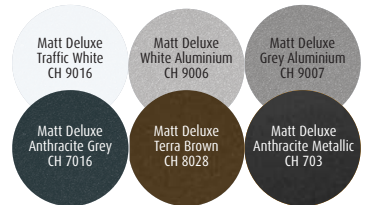

L-Ribbed Sectional in Stone Grey

Finish & Colour?

The array of finishes and colours now available ensures you can choose just the right look. Textured finishes, colour coatings, wood effect laminates and natural timbers are just the start. Express can also produce custom colours to tie in with existing colour schemes - your imagination is the only limit!

LPU 42

L-Ribbed

Planar

Slategrain

M-Ribbed

Woodgrain

Hörmann Matt Deluxe Colours

Our range of sectional garage doors are from industry leading manufacturers!

Any RAL Colour

Matched to Farrow & Ball Cook's Blue

Teckentrup Standard Colours

Teckentrup Optional Colours

Teckentrup Wood effect:

3

Choose your options

Inlay Design Elements

Foiled Woodgrain		Standard Colours						Painted Woodgrain	
WHITE (WOODGRAIN)	ANTHRACITE (WOODGRAIN)	WHITE RAL 9010	CREAM WHITE RAL 9001	LIGHT BEIGE BS 08817	LIGHT GREY RAL 7038	SILVER METALLIC RAL 9006	IRISH OAK (PAINTED)		
BLACK/BROWN (WOODGRAIN)	IRISH OAK (WOODGRAIN)	SLATE GREY RAL 7015	GRAPHITE RAL 7024	ANTHRACITE RAL 7016	BLACK RAL 9005	NAVY BLUE RAL 5011	GOLDEN OAK (PAINTED)		
GOLDEN OAK (WOODGRAIN)	MAHOGANY (WOODGRAIN)	DUCK EGG BLUE BS 16C33	FIR GREEN RAL 6009	MOSS GREEN RAL 6005	CHARTWELL GREEN BS 14C35	BURGUNDY RAL 3004	ROSEWOOD (PAINTED)		
ROSEWOOD (WOODGRAIN)		DARK BROWN RAL 8019	BROWN RAL 8014	IVORY RAL 1015					