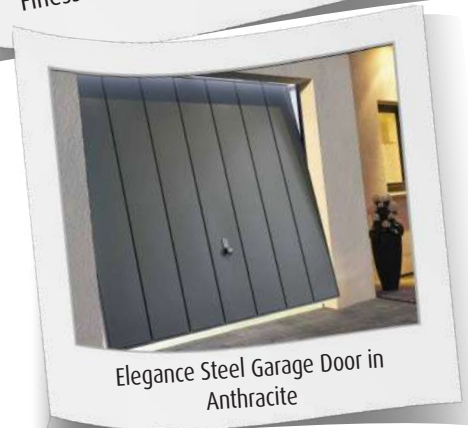

Retractable operation (all door sizes)

Canopy operation (single door sizes)

Finesse Steel Garage Door in Anthracite Grey

Elegance Steel Garage Door in Anthracite

Ilkley Steel Garage Door in Chartwell Green