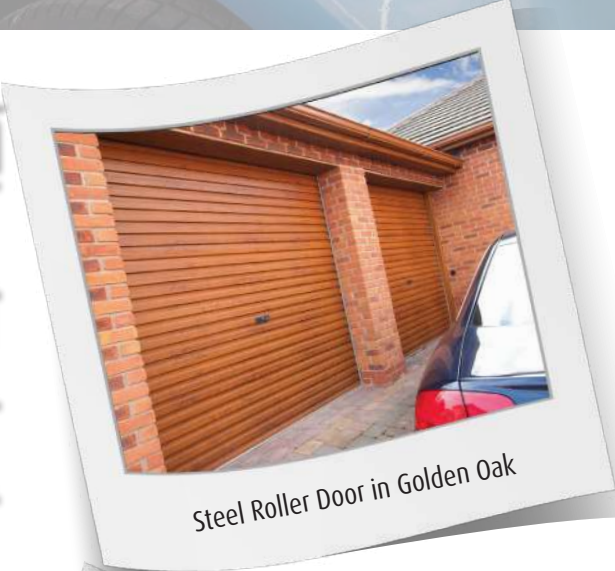

Light, smooth and quiet ✓