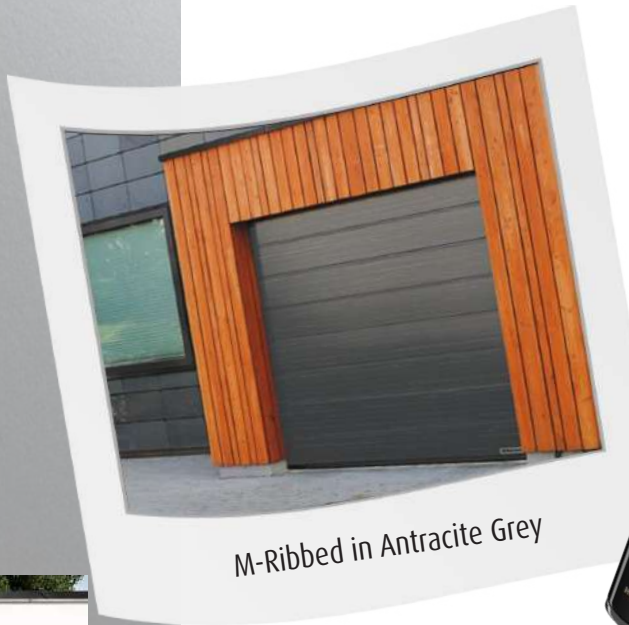

Our range of sectional garage doors are from industry leading manufacturers!

TECKENTRUP
DOOR SOLUTIONS

M-Ribbed in Anthracite Grey

Remote control is perhaps the most essential luxury, especially on a rainy night!