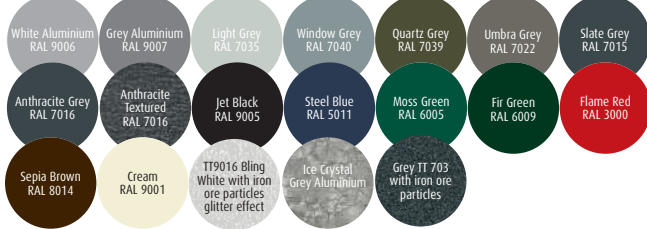

L-Ribbed Sectional in Stone Grey

Finish & Colour?

The array of finishes and colours now available ensures you can choose just the right look. Textured finishes, colour coatings, wood effect laminates and natural timbers are just the start. Express can also produce custom colours to tie in with existing colour schemes - your imagination is the only limit!

Any RAL Colour

Matched to Farrow & Ball Cook's Blue

Teckentrup Standard Colours

Teckentrup Optional Colours

Teckentrup Wood effect:

3

Choose your options

Inlay Design Elements

Steel Roller Door in Black

Single Skin Roller Colours Laminated Finishes

- WHITE BS 00 E 55
- ZINCALUME
- BLACK BS 00 E 53
- NAVY BLUE RAL 5003
- OLIVE GREEN BS 12 B 27
- GOOSEWING GREY BS 10 A 05
- MERLIN GREY BS 18 B 25
- ULTRAMARINE BLUE RAL 5002
- JUNIPER GREEN BS 12 B 29
- ANTHRACITE RAL 7016
- VANDYKE BROWN BS 08 B 29
- BURGUNDY BS 04 D 45

Foiled Woodgrain		Standard Colours						Painted Woodgrain	
WHITE (WOODGRAIN)	ANTHRACITE (WOODGRAIN)	WHITE RAL 9010	CREAM WHITE RAL 9001	LIGHT BEIGE BS 08817	LIGHT GREY RAL 7038	SILVER METALLIC RAL 9006	IRISH OAK (PAINTED)		
BLACK/BROWN (WOODGRAIN)	IRISH OAK (WOODGRAIN)	SLATE GREY RAL 7015	GRAPHITE RAL 7024	ANTHRACITE RAL 7016	BLACK RAL 9005	NAVY BLUE RAL 5011	GOLDEN OAK (PAINTED)		
GOLDEN OAK (WOODGRAIN)	MAHOGANY (WOODGRAIN)	DUCK EGG BLUE BS 16C33	FIR GREEN RAL 6009	MOSS GREEN RAL 6005	CHARTWELL GREEN BS 14C35	BURGUNDY RAL 3004	ROSEWOOD (PAINTED)		
ROSEWOOD (WOODGRAIN)		DARK BROWN RAL 8019	BROWN RAL 8014	IVORY RAL 1015					