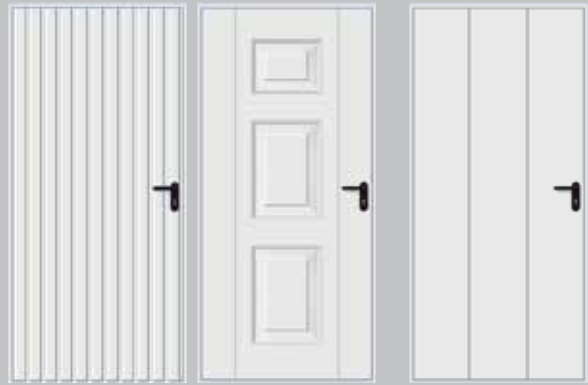

Vertical Decograin Golden Oak  
also available in Rosewood

Horizontal Decograin Rosewood  
also available in Golden Oak

Style 2011 Open-for-infill frame  
Terra brown, RAL 8028  
also available in Traffic white, RAL 9016

### Side door styles

Side doors come with a profile cylinder lock and a black, synthetic lever/lever handle set as standard. They are optionally available in the same material choices as the garage door handles, please see page 19.